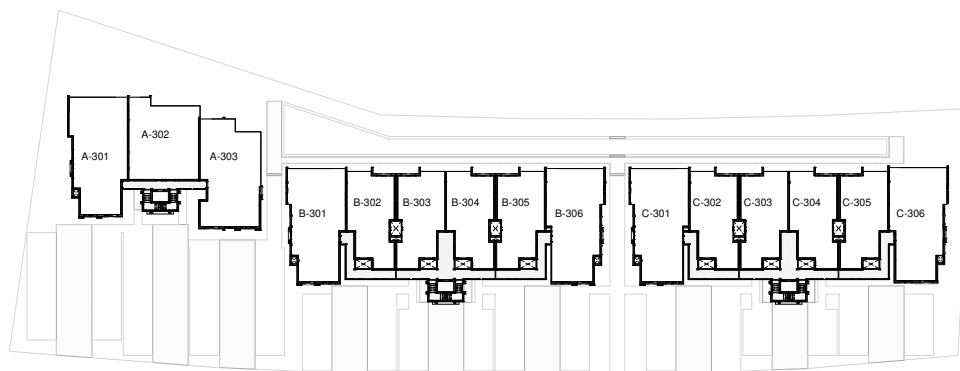

1 Nivel 1 ZONAS
1 : 250

2 Nivel 2 ZONAS
1 : 250

3 Nivel 3 ZONAS
1 : 250

4 AZOTEA ZONAS
1 : 250

ESC 1 : 250

BEDROOMS	APARTMENT AREA	COMMON AREA	TOTAL
3	1935.78 SQ.FT	134.76 SQ.FT	2070.55 SQ.FT

BEDROOMS	APARTMENT AREA	TERRACE AREA	COMMON AREA	TOTAL
3	2156.98 SQ.FT	742.17 SQ.FT	134.76 SQ.FT	3033.92 SQ.FT

BEDROOMS	APARTMENT AREA	COMMON AREA	TOTAL
2	1310.29 SQ.FT	193.54 SQ.FT	1503.83 SQ.FT

BEDROOMS	APARTMENT AREA	COMMON AREA	TOTAL
3	1872.92 SQ.FT	193.54 SQ.FT	2066.46 SQ.FT