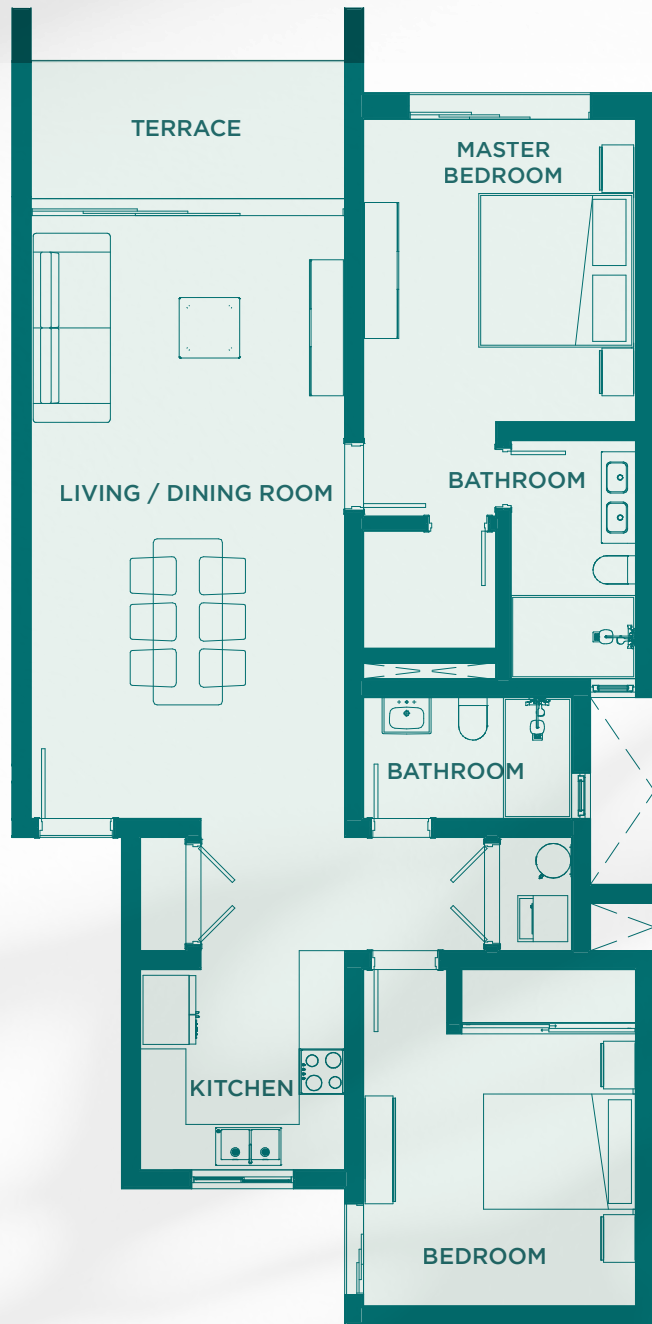

1 Nivel 1 ZONAS
1 : 250

2 Nivel 2 ZONAS
1 : 250

3 Nivel 3 ZONAS
1 : 250

4 AZOTEA ZONAS
1 : 250

ESC 1 : 250

BEDROOMS	APARTMENT AREA	COMMON AREA	TOTAL
3	1935.78 SQ.FT	134.76 SQ.FT	2070.55 SQ.FT

BEDROOMS	APARTMENT AREA	TERRACE AREA	COMMON AREA	TOTAL
3	2156.98 SQ.FT	742.17 SQ.FT	134.76 SQ.FT	3033.92 SQ.FT

BEDROOMS	APARTMENT AREA	COMMON AREA	TOTAL
2	1310.29 SQ.FT	193.54 SQ.FT	1503.83 SQ.FT

BEDROOMS	APARTMENT AREA	COMMON AREA	TOTAL
3	1872.92 SQ.FT	193.54 SQ.FT	2066.46 SQ.FT