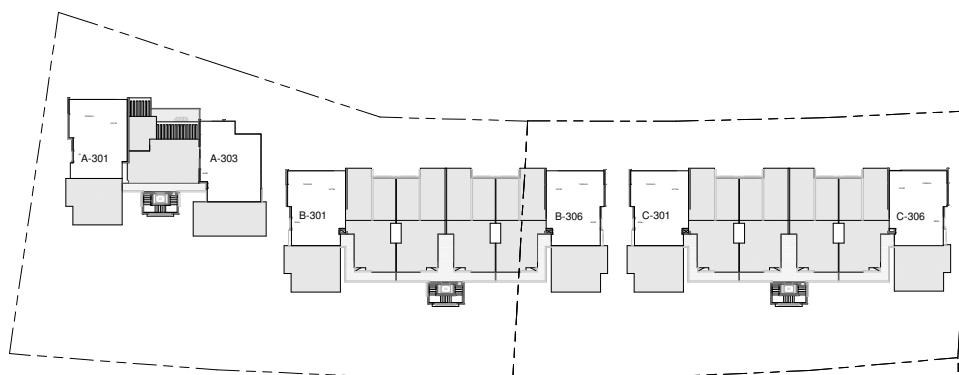

1 Nivel 1 ZONAS
1 : 250

2 Nivel 2 ZONAS
1 : 250

3 Nivel 3 ZONAS
1 : 250

4 AZOTEA ZONAS
1 : 250

ESC 1 : 250

BEDROOMS	APARTMENT AREA	COMMON AREA	TOTAL
3	1935.78 SQ.FT	134.76 SQ.FT	2070.55 SQ.FT

BEDROOMS	APARTMENT AREA	TERRACE AREA	COMMON AREA	TOTAL
3	2156.98 SQ.FT	742.17 SQ.FT	134.76 SQ.FT	3033.92 SQ.FT

BEDROOMS	APARTMENT AREA	COMMON AREA	TOTAL
2	1310.29 SQ.FT	193.54 SQ.FT	1503.83 SQ.FT

BEDROOMS	APARTMENT AREA	COMMON AREA	TOTAL
3	1872.92 SQ.FT	193.54 SQ.FT	2066.46 SQ.FT