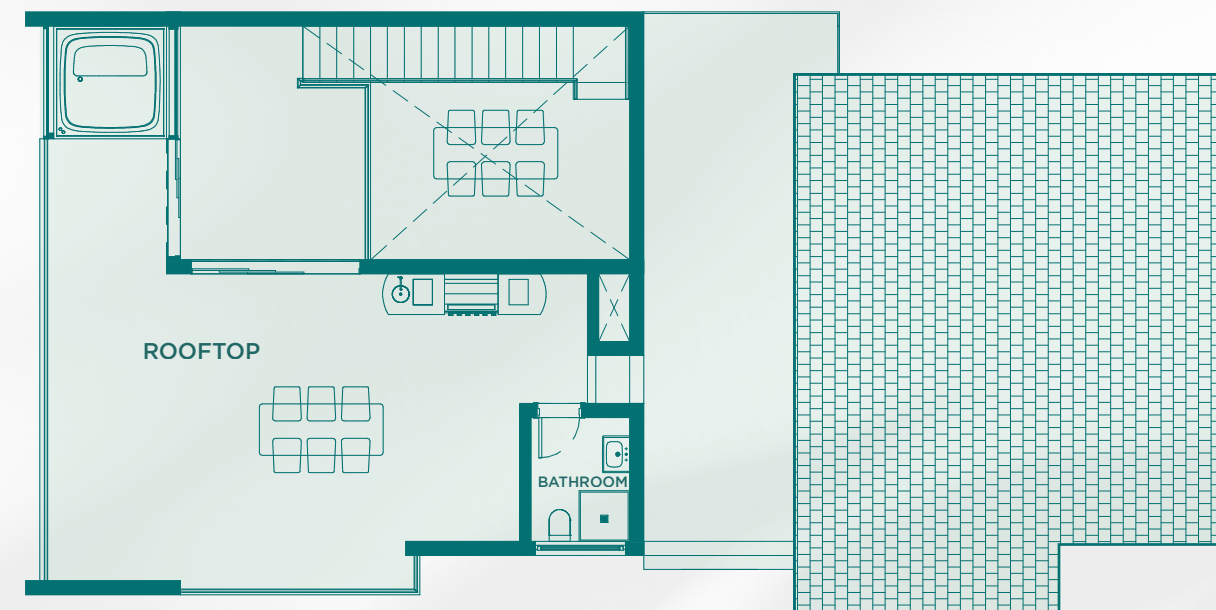

1 Nivel 1 ZONAS
1 : 250

2 Nivel 2 ZONAS
1 : 250

3 Nivel 3 ZONAS
1 : 250

4 AZOTEA ZONAS
1 : 250

ESC 1 : 250

BEDROOMS	APARTMENT AREA	COMMON AREA	TOTAL
3	1935.78 SQ.FT	134.76 SQ.FT	2070.55 SQ.FT

BEDROOMS	APARTMENT AREA	TERRACE AREA	COMMON AREA	TOTAL
3	2156.98 SQ.FT	742.17 SQ.FT	134.76 SQ.FT	3033.92 SQ.FT

BEDROOMS	APARTMENT AREA	COMMON AREA	TOTAL
2	1310.29 SQ.FT	193.54 SQ.FT	1503.83 SQ.FT

BEDROOMS	APARTMENT AREA	COMMON AREA	TOTAL
3	1872.92 SQ.FT	193.54 SQ.FT	2066.46 SQ.FT