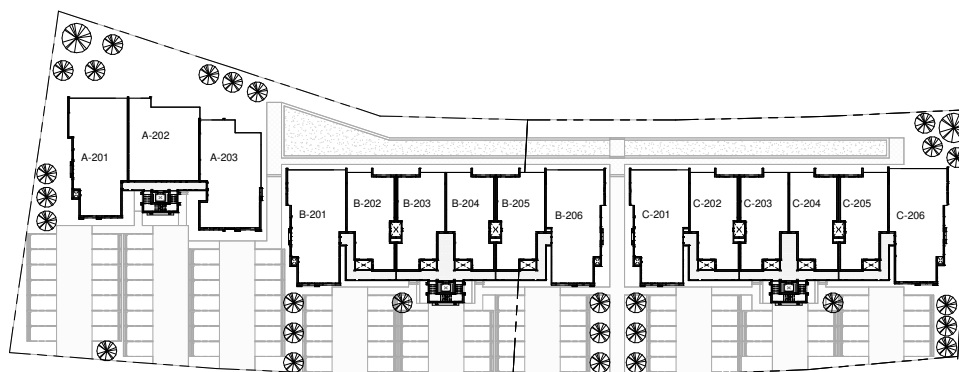

1 Nivel 1 ZONAS
1 : 250

2 Nivel 2 ZONAS
1 : 250

3 Nivel 3 ZONAS
1 : 250

4 AZOTEA ZONAS
1 : 250

ESC 1 : 250

BEDROOMS	APARTMENT AREA	COMMON AREA	TOTAL
3	1935.78 SQ.FT	134.76 SQ.FT	2070.55 SQ.FT

BEDROOMS	APARTMENT AREA	TERRACE AREA	COMMON AREA	TOTAL
3	2156.98 SQ.FT	742.17 SQ.FT	134.76 SQ.FT	3033.92 SQ.FT

BEDROOMS	APARTMENT AREA	COMMON AREA	TOTAL
2	1310.29 SQ.FT	193.54 SQ.FT	1503.83 SQ.FT

BEDROOMS	APARTMENT AREA	COMMON AREA	TOTAL
3	1872.92 SQ.FT	193.54 SQ.FT	2066.46 SQ.FT