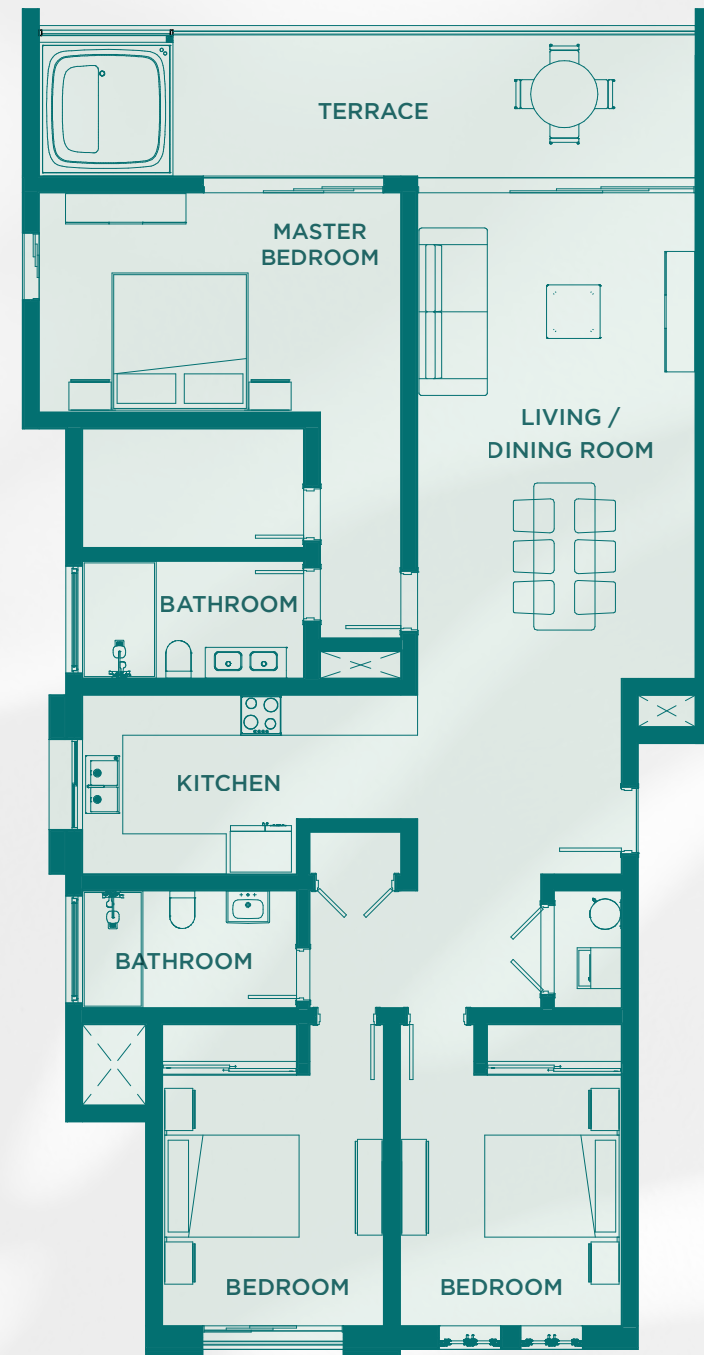

1 Nivel 1 ZONAS
1 : 250

2 Nivel 2 ZONAS
1 : 250

3 Nivel 3 ZONAS
1 : 250

4 AZOTEA ZONAS
1 : 250

ESC 1 : 250

BEDROOMS	APARTMENT AREA	COMMON AREA	TOTAL
3	1935.78 SQ.FT	134.76 SQ.FT	2070.55 SQ.FT

BEDROOMS	APARTMENT AREA	TERRACE AREA	COMMON AREA	TOTAL
3	2156.98 SQ.FT	742.17 SQ.FT	134.76 SQ.FT	3033.92 SQ.FT

BEDROOMS	APARTMENT AREA	COMMON AREA	TOTAL
2	1310.29 SQ.FT	193.54 SQ.FT	1503.83 SQ.FT

BEDROOMS	APARTMENT AREA	COMMON AREA	TOTAL
3	1872.92 SQ.FT	193.54 SQ.FT	2066.46 SQ.FT