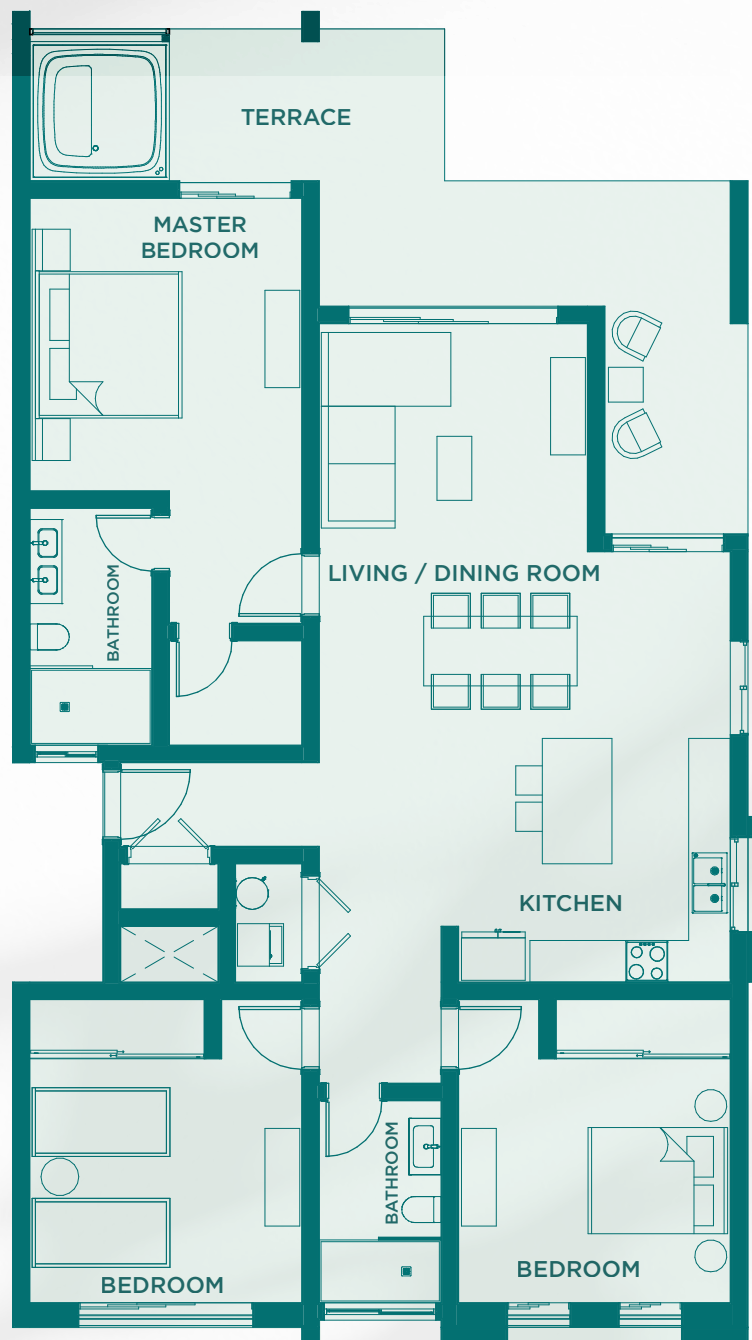

1 Nivel 1 ZONAS
1 : 250

2 Nivel 2 ZONAS
1 : 250

3 Nivel 3 ZONAS
1 : 250

4 AZOTEA ZONAS
1 : 250

ESC 1 : 250

BEDROOMS	APARTMENT AREA	COMMON AREA	TOTAL
3	1935.78 SQ.FT	134.76 SQ.FT	2070.55 SQ.FT

BEDROOMS	APARTMENT AREA	TERRACE AREA	COMMON AREA	TOTAL
3	2156.98 SQ.FT	742.17 SQ.FT	134.76 SQ.FT	3033.92 SQ.FT

BEDROOMS	APARTMENT AREA	COMMON AREA	TOTAL
2	1310.29 SQ.FT	193.54 SQ.FT	1503.83 SQ.FT

BEDROOMS	APARTMENT AREA	COMMON AREA	TOTAL
3	1872.92 SQ.FT	193.54 SQ.FT	2066.46 SQ.FT