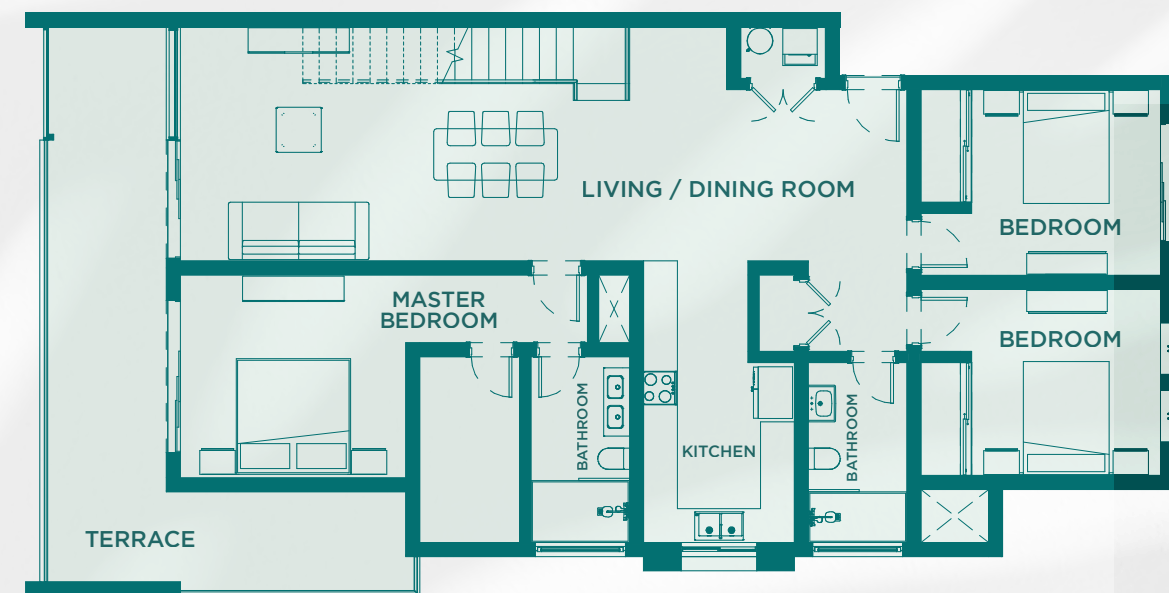

1 Nivel 1 ZONAS
1 : 250

2 Nivel 2 ZONAS
1 : 250

3 Nivel 3 ZONAS
1 : 250

4 AZOTEA ZONAS
1 : 250

ESC 1 : 250

BEDROOMS	APARTMENT AREA	COMMON AREA	TOTAL
3	1935.78 SQ.FT	134.76 SQ.FT	2070.55 SQ.FT

BEDROOMS	APARTMENT AREA	TERRACE AREA	COMMON AREA	TOTAL
3	2156.98 SQ.FT	742.17 SQ.FT	134.76 SQ.FT	3033.92 SQ.FT

BEDROOMS	APARTMENT AREA	COMMON AREA	TOTAL
2	1310.29 SQ.FT	193.54 SQ.FT	1503.83 SQ.FT

BEDROOMS	APARTMENT AREA	COMMON AREA	TOTAL
3	1872.92 SQ.FT	193.54 SQ.FT	2066.46 SQ.FT